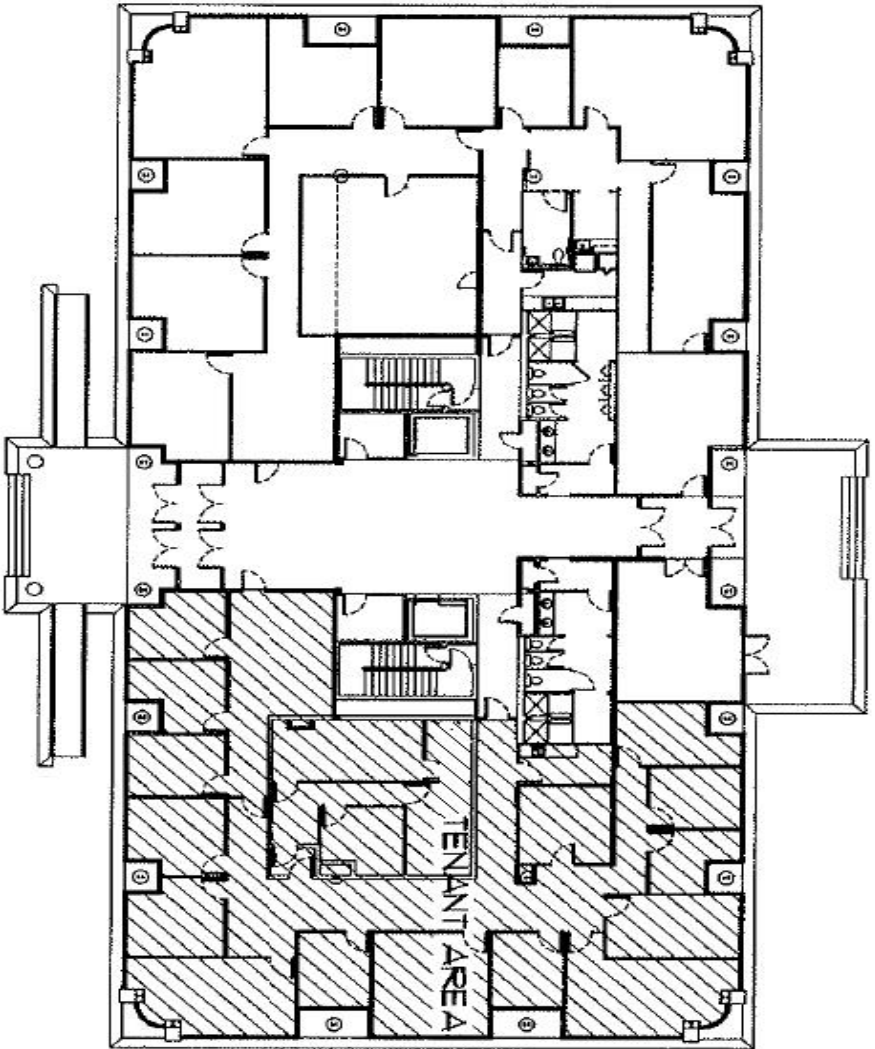

### BUILDING CAPABILITIES:

This five-story office building is located on 11 heavily landscaped acres on Discovery Drive in Cummings Research Park West. The 62,500 square foot building can be divided by floor (12,500 sq. ft. each)

FIRST FLOOR PLAN

VERIFIED 10-13-06

NOT TO SCALE

WALL LEGEND	
	EXISTING WALL TO REMAIN
	EXISTING WALL TO BE REMOVED
	NEW INTERIOR WALL

**1st FLOOR PLAN**

NTS