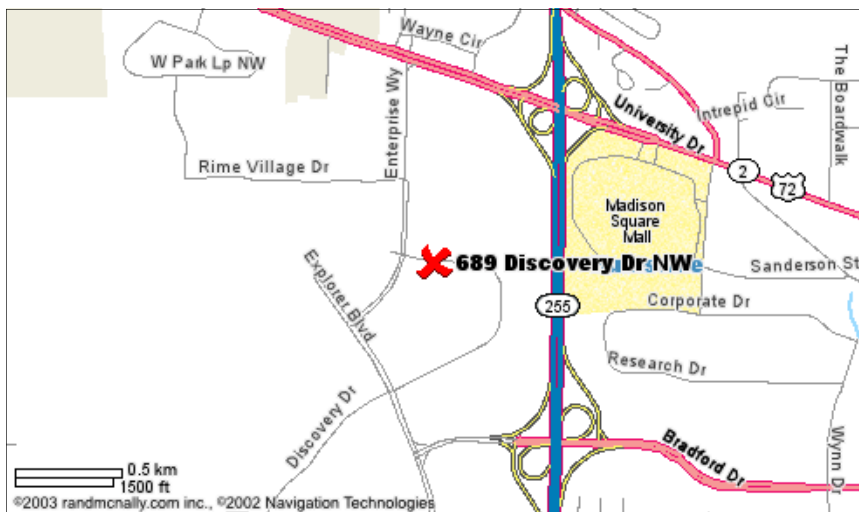

BUILDING CAPABILITIES:

This five-story office building is located on 11 heavily landscaped acres on Discovery Drive in Cummings Research Park West. The 62,500 square foot building can be divided by floor (12,500 sq. ft. each)

305 Church Street
Suite 720

Huntsville, AL 35801

Contact: Michael Samples

Phone: (256) 533-0003

Fax: (256) 532-1253

E-mail: michael@sampleproperties.com