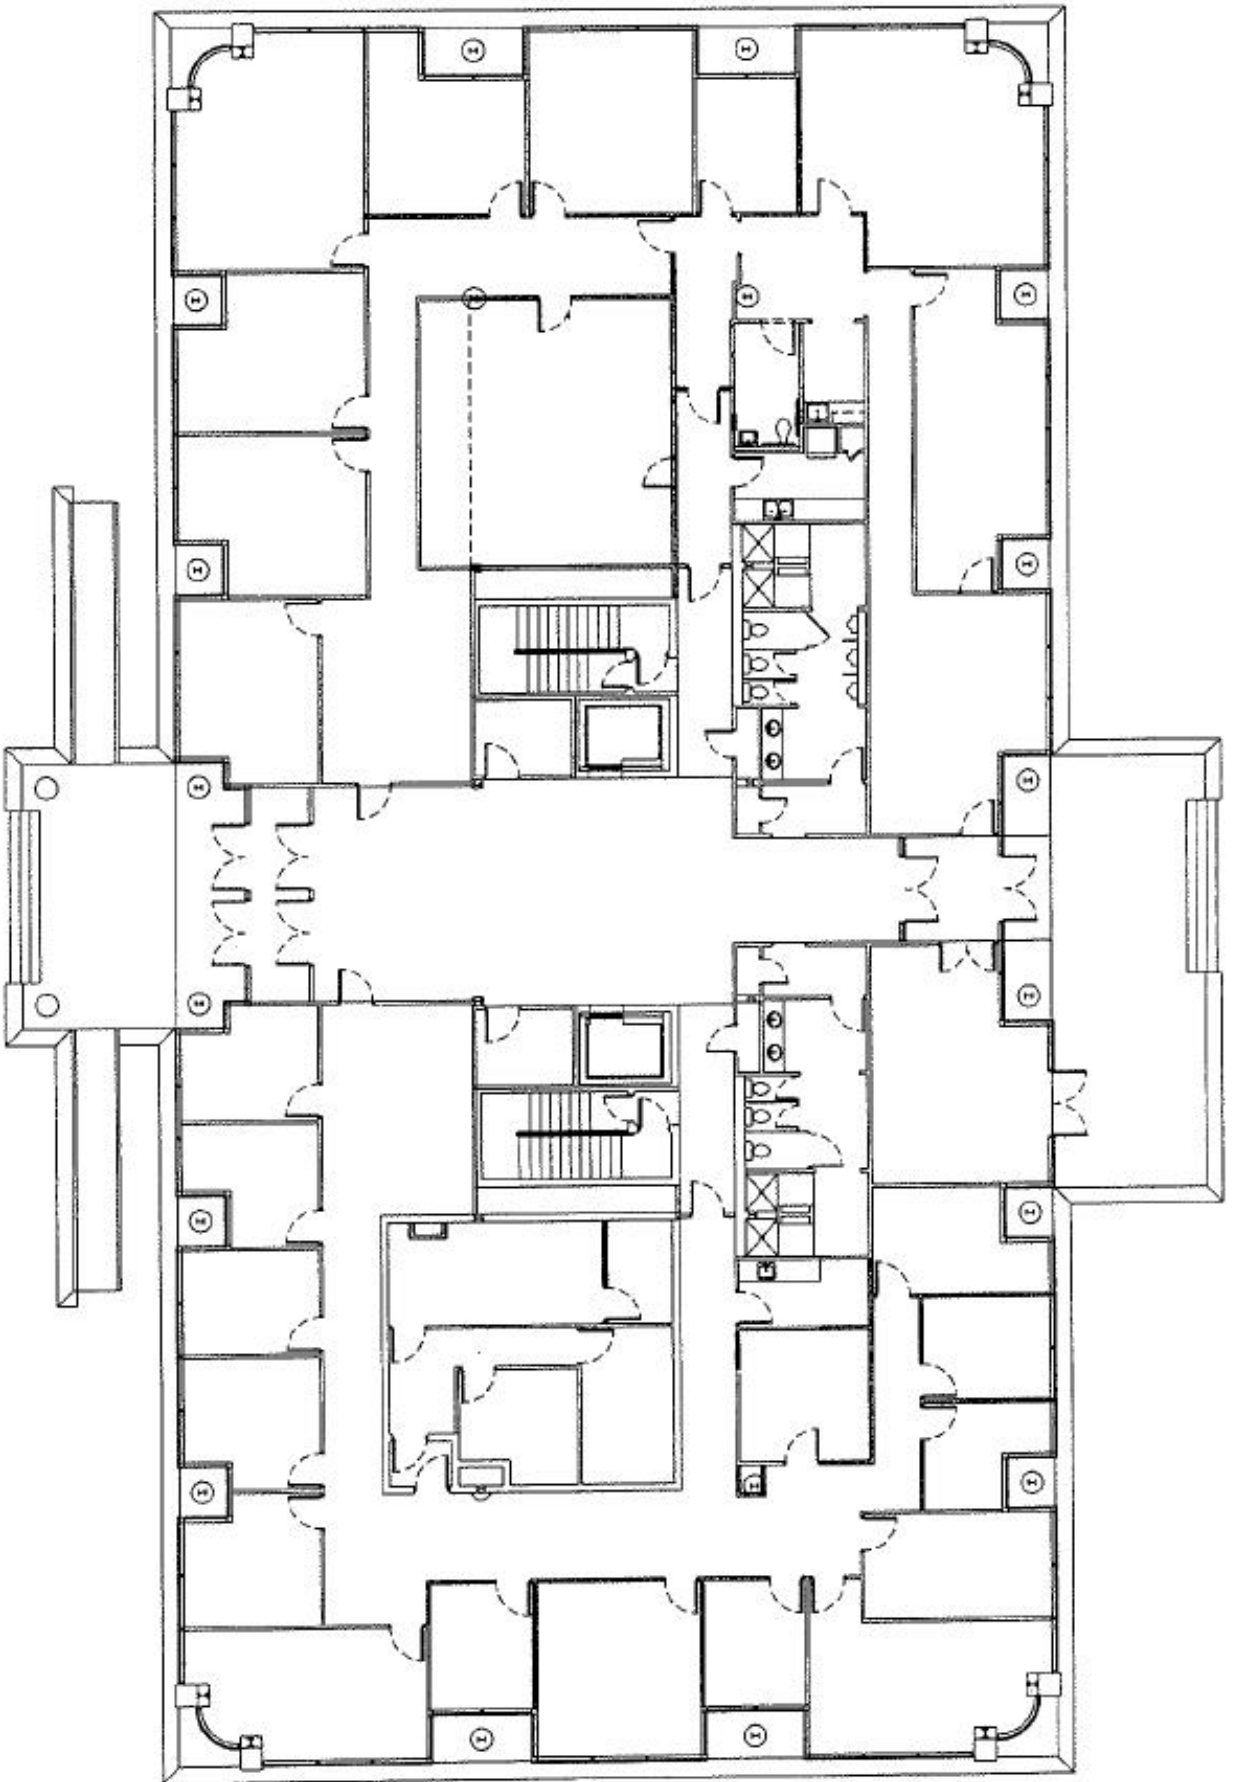

### BUILDING CAPABILITIES:

This five-story office building is located on 11 heavily landscaped acres on Discovery Drive in Cummings Research Park West. The 62,500 square foot building can be divided by floor (12,500 sq. ft. each)

FIRST FLOOR PLAN

VERIFIED 10-13-06

NOT TO SCALE

WALL LEGEND	
	EXISTING WALL TO REMAIN
	EXISTING WALL TO BE REMOVED
	NEW INTERIOR WALL

**1st FLOOR PLAN**

NTS